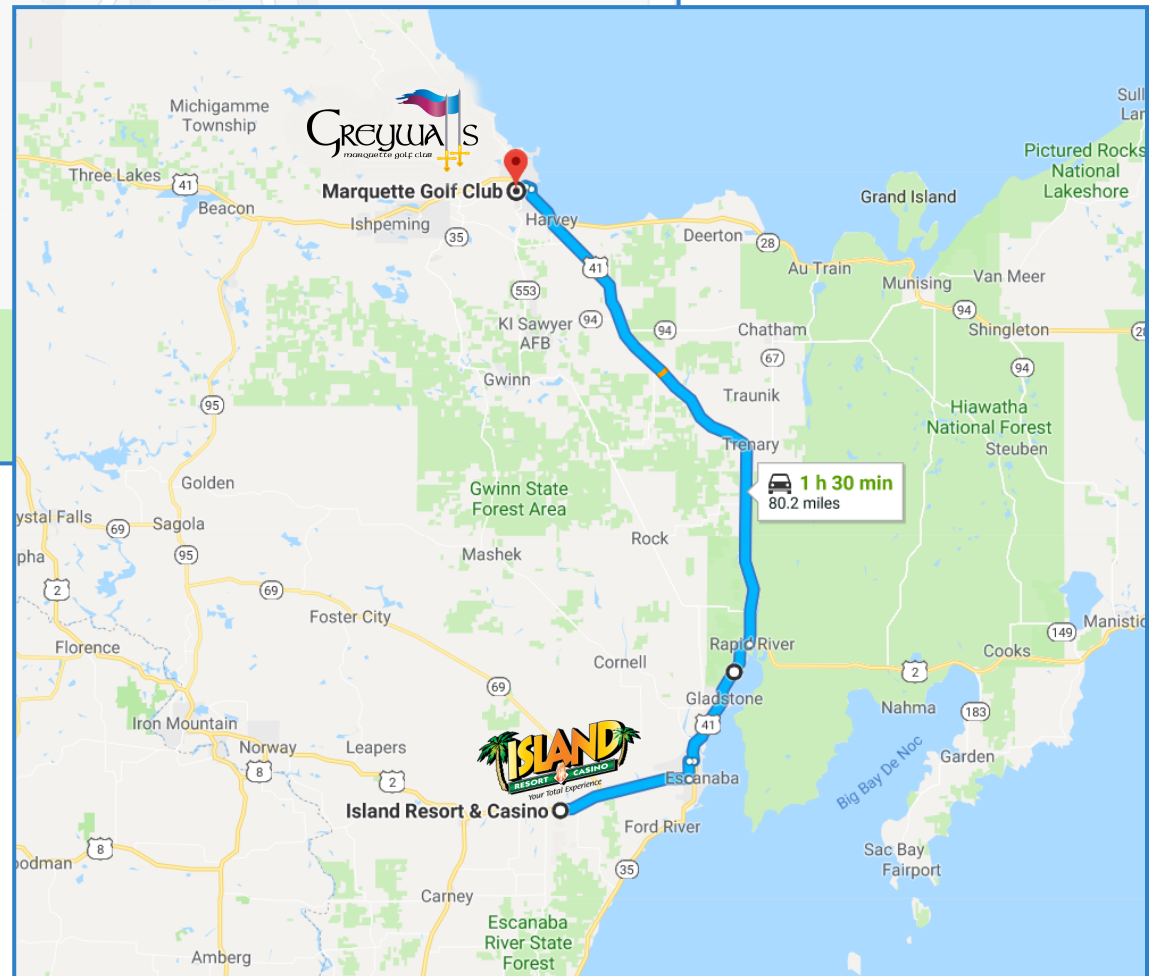

1075 Grove Street
Marquette, MI 49855
906 225-0721
80 Miles from Casino
Eastern Time

East US 2 & 41 to Escanaba North to Rapid River
North US 41 to Marquette
West US 41 & M28
Turn off of Grove Street